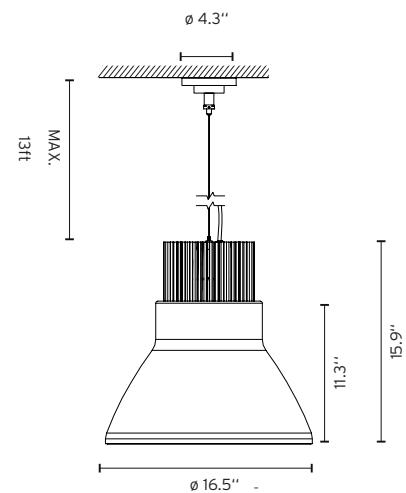

Light Bell diffuser options offer elegance where low energy, high performance light is required. The shape of the reflector and opalescent diffuser were carefully prescribed to control the high output LED light engine. LED cooling is managed through the innovative pin and fin heat sink which discretely contains the integral driver.

Lamps

LED: Bridgelux
38.2W, 5244lm, 2700K, CRI 90
49.5W, 6445lm, 2700K, CRI 90
38.2W, 5440lm, 3000K, CRI 90
49.5W, 6687lm, 3000K, CRI 90

Delivered lumens from 1248lm up to 3415lm

Construction

Fixture contains a high efficacy technical thermoplastic diffuser.

Reflector is made from spun aluminium transparent glass or concrete model dependent.

Aluminium heat sink.

Notes

Reflector ships separately from luminaire, must be slid over luminaire prior to being hung.

Fixture reflector sits on lamp module.

Listings: UL Listed, IP20 dry rated or IP54 damp rated, canopy model dependent.

Electrical

Integral line voltage power supply.

Canopy to cover j-box is provided separately.

Two canopy options available: IP20 and IP54.

Available 0-10V dimming and non dimming versions.

Photometrics

For current IES files please visit architectural.flosusa.com

Warranty

2 years from date of sale.

How to Specify ex. 07.9641.14A90 + 07.9630.7C

QTY	Item Number	Description	Power Supply
	07.9641.14	Light Bell Light Source, 38.2W, 5244lm, 2700K, CRI 90, Black, UL Light Bell Light Source, 49.5W, 6445lm, 2700K, CRI 90, Black, UL	A90 = Non dimmable, 120V A9V = 0-10V Dimmable, 120-277V
	07.9642.14	Light Bell Light Source, 38.2W, 5440lm, 3000K, CRI 90, Black, UL Light Bell Light Source, 49.5W, 6687lm, 3000K, CRI 90, Black, UL	A90 = Non dimmable, 120V A9V = 0-10V Dimmable, 120-277V

QTY	Item Number	Description	Reflector Finish
	07.9630	Light Bell, Reflector	<table border="0"> <tr> <td>7C = Exterior</td> <td>Black</td> <td>Interior</td> <td>Copper</td> </tr> <tr> <td>70 = Exterior</td> <td>White</td> <td>Interior</td> <td>Anodized Aluminium</td> </tr> <tr> <td>AN = Exterior</td> <td>Black</td> <td>Interior</td> <td>Gold</td> </tr> <tr> <td>AP = Exterior</td> <td>Polished Aluminium</td> <td>Interior</td> <td>Anodized Aluminium</td> </tr> <tr> <td>MM = Exterior</td> <td>Brown</td> <td>Interior</td> <td>Gold</td> </tr> <tr> <td>CU = Exterior</td> <td>Copper</td> <td>Interior</td> <td>Copper</td> </tr> <tr> <td>76 = Special finish</td> <td>Transparent Glass</td> <td></td> <td></td> </tr> <tr> <td>CE = Special finish</td> <td>Concrete</td> <td></td> <td></td> </tr> </table>