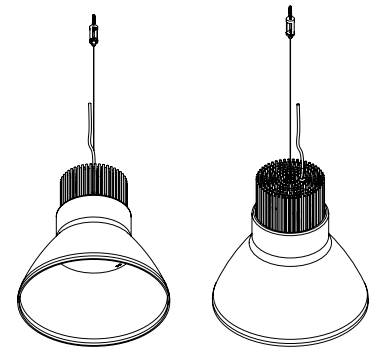

Light Bell diffuser options offer elegance where low energy, high performance light is required. The shape of the reflector and opalescent diffuser were carefully prescribed to control the high output LED light engine. LED cooling is managed through the innovative pin and fin heat sink which discretely contains the integral driver.

Lamps

LED: Bridgelux
38.2W, 5244lm, 2700K, CRI 90
49.5W, 6445lm, 2700K, CRI 90
38.2W, 5440lm, 3000K, CRI 90
49.5W, 6687lm, 3000K, CRI 90

Delivered lumens from 1248lm up to 3415lm

Construction

Fixture contains a high efficacy technical thermoplastic diffuser.

Reflector is made from spun aluminium transparent glass or concrete model dependent.

Aluminium heat sink.

Notes

Reflector ships separately from luminaire, must be slid over luminaire prior to being hung.

Fixture reflector sits on lamp module.

Listings: UL Listed, IP20 dry rated or IP54 damp rated, canopy model dependent.

Electrical

Integral line voltage power supply.

Canopy to cover j-box is provided separately.

Two canopy options available: IP20 and IP54.

Available 0-10V dimming and non dimming versions.

Photometrics

For current IES files please visit architectural.flosusa.com

Warranty

2 years from date of sale.

How to Specify ex. 07.9641.14A90 + 07.9630.7C

QTY	Item Number	Description	Power Supply
	07.9641.14	Light Bell Light Source, 38.2W, 5244lm, 2700K, CRI 90, Black, UL Light Bell Light Source, 49.5W, 6445lm, 2700K, CRI 90, Black, UL	A90 = Non dimmable, 120V A9V = 0-10V Dimmable, 120-277V
	07.9642.14	Light Bell Light Source, 38.2W, 5440lm, 3000K, CRI 90, Black, UL Light Bell Light Source, 49.5W, 6687lm, 3000K, CRI 90, Black, UL	A90 = Non dimmable, 120V A9V = 0-10V Dimmable, 120-277V

QTY	Item Number	Description	Reflector Finish
	07.9630	Light Bell, Reflector	<table border="0"> <tr> <td>7C = Exterior</td> <td>Black</td> <td>Interior</td> <td>Copper</td> </tr> <tr> <td>70 = Exterior</td> <td>White</td> <td>Interior</td> <td>Anodized Aluminium</td> </tr> <tr> <td>AN = Exterior</td> <td>Black</td> <td>Interior</td> <td>Gold</td> </tr> <tr> <td>AP = Exterior</td> <td>Polished Aluminium</td> <td>Interior</td> <td>Anodized Aluminium</td> </tr> <tr> <td>MM = Exterior</td> <td>Brown</td> <td>Interior</td> <td>Gold</td> </tr> <tr> <td>CU = Exterior</td> <td>Copper</td> <td>Interior</td> <td>Copper</td> </tr> <tr> <td>76 = Special finish</td> <td>Transparent Glass</td> <td></td> <td></td> </tr> <tr> <td>CE = Special finish</td> <td>Concrete</td> <td></td> <td></td> </tr> </table>